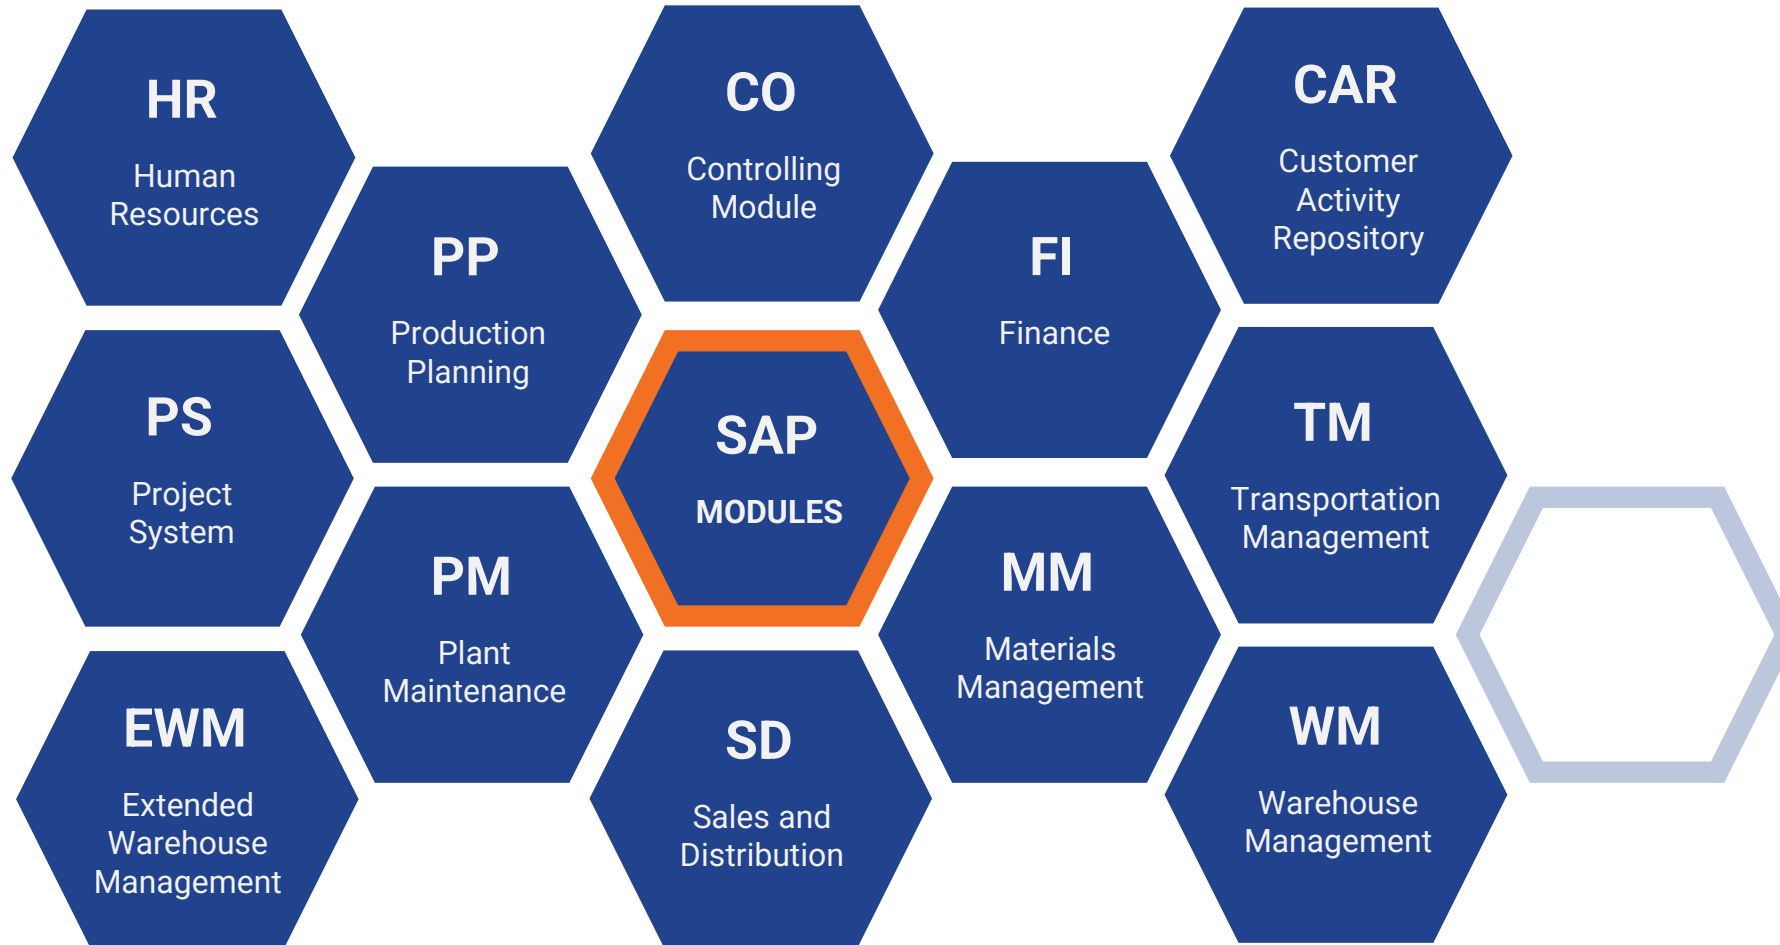

Our 40+ consultants and developers are specialized in the following areas: