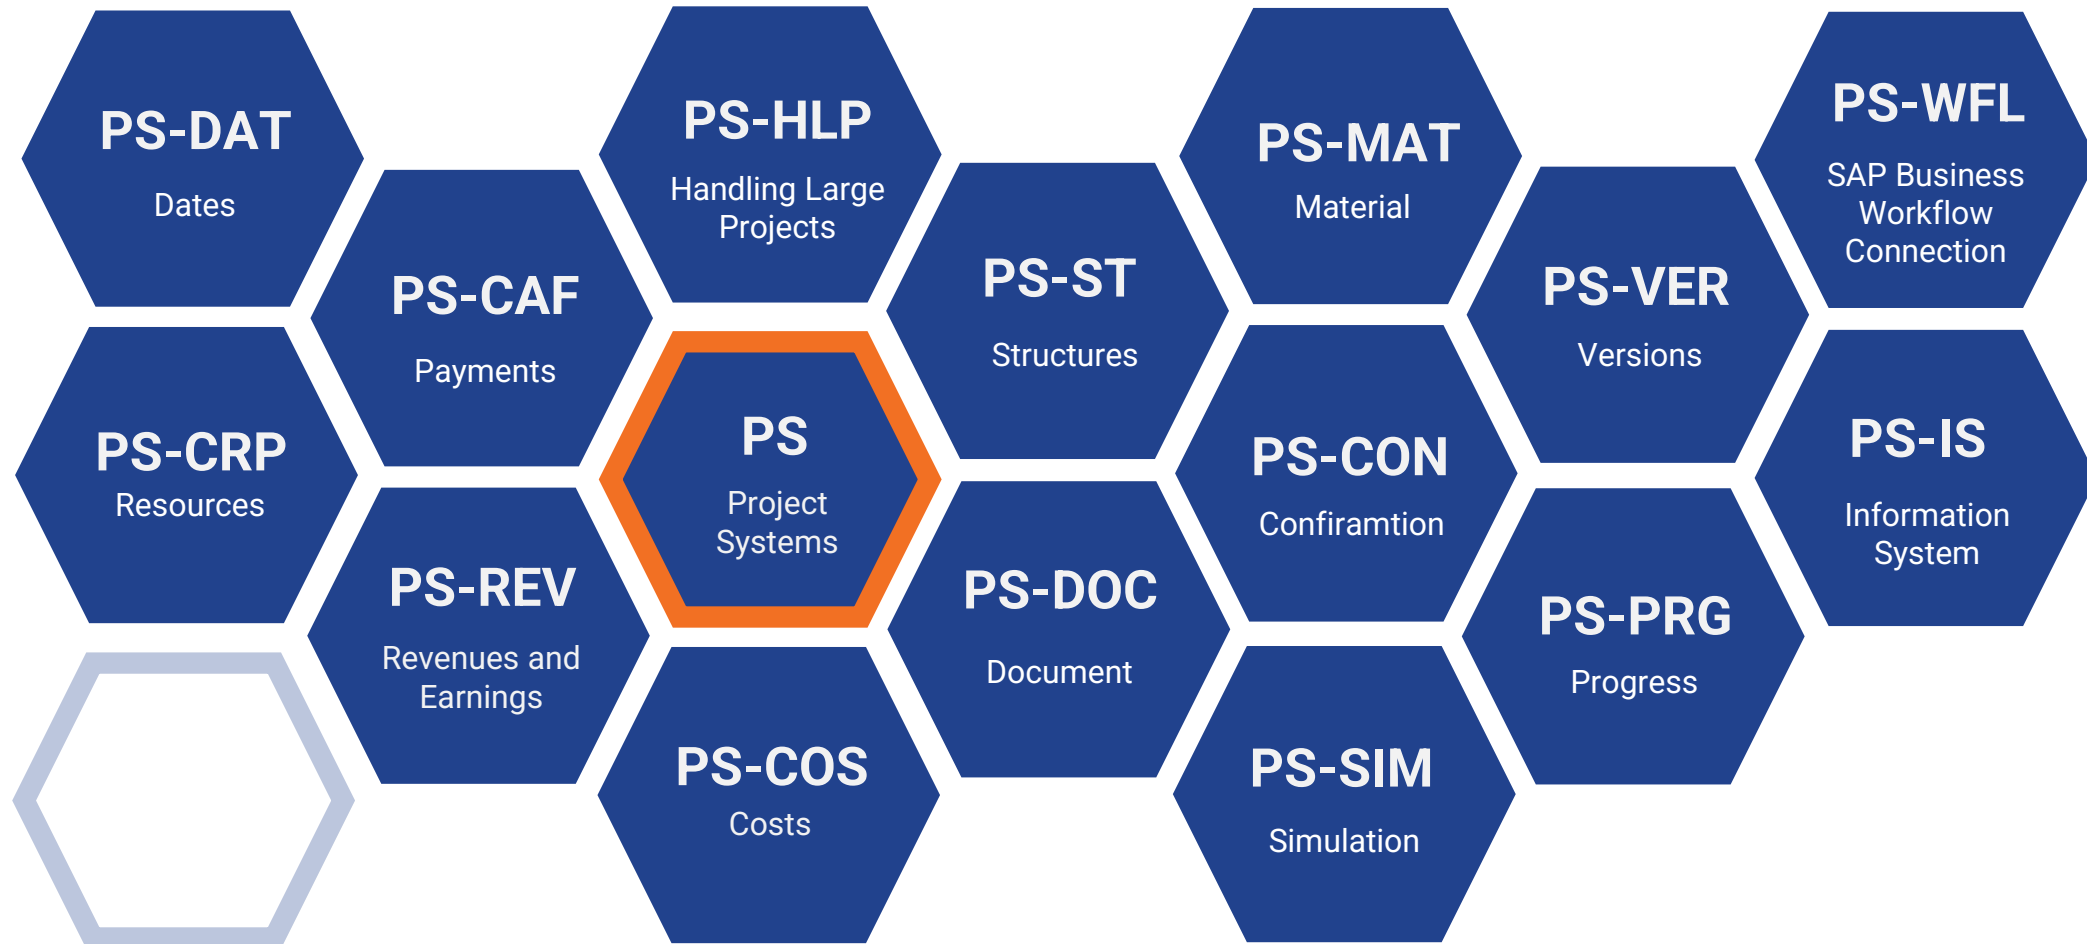

Production Planning - PP

Human Resources - HR

Extended Warehouse Management - EWM

Transportation Management - TM

Customer Activity Repository - CAR

Warehouse Management – WM

Plant Maintenance - PM

Project System - PS

References

SAP PROJECT	INDUSTRY SEGMENT
Actavis Serbia	Pharma
Alkaloid Srbija	Pharma
Apatinska pivara AD	Food & Beverage
ATB Sever Subotica	High Tech
AZVI	Construction
Blic Press	Media
C Market	Retail
Delta Agrar	Agriculture
Delta Auto Moto	Automotive
Delta DMD	Distribution
Delta grupa	
Delta M	Retail
Delta Maxi	Retail