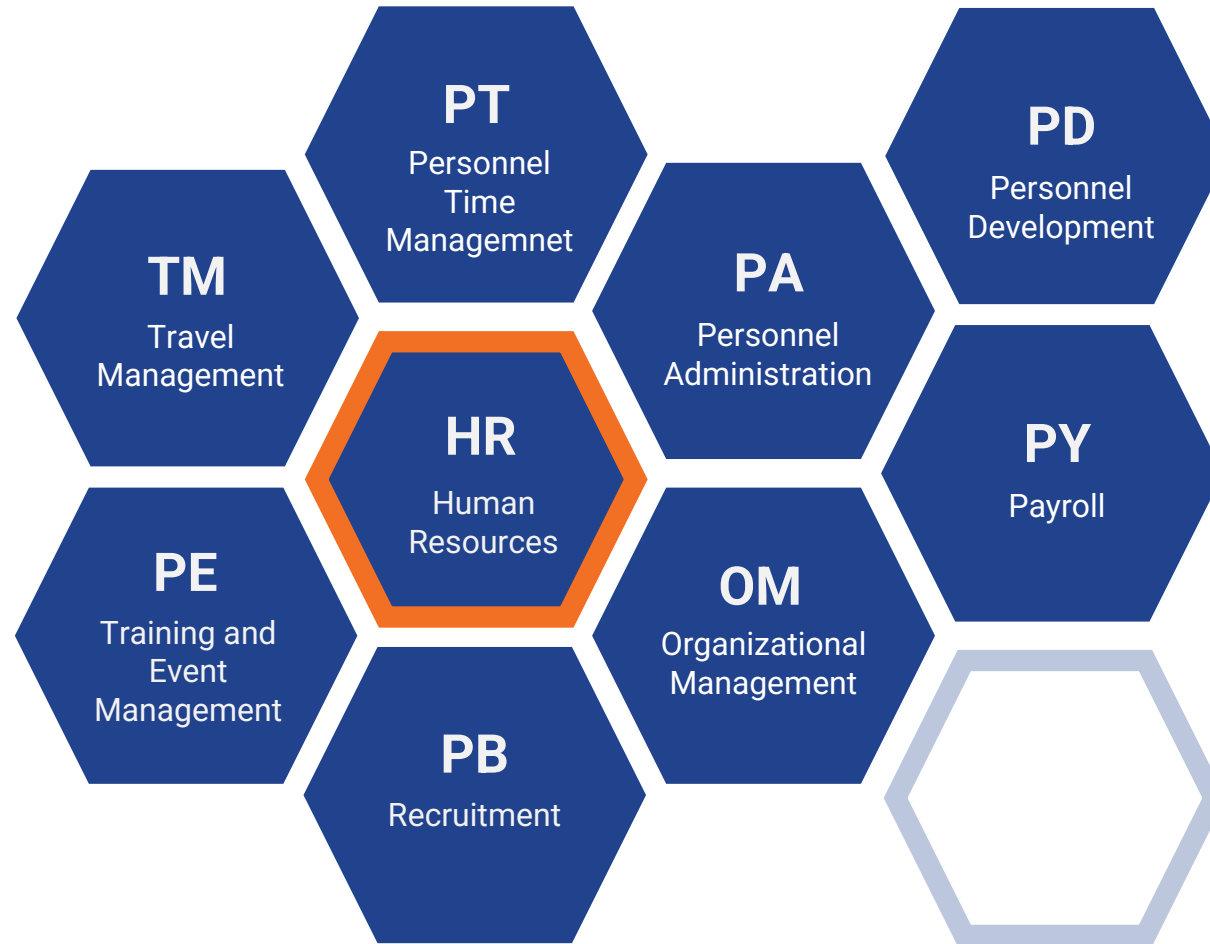

Human Resources - HR