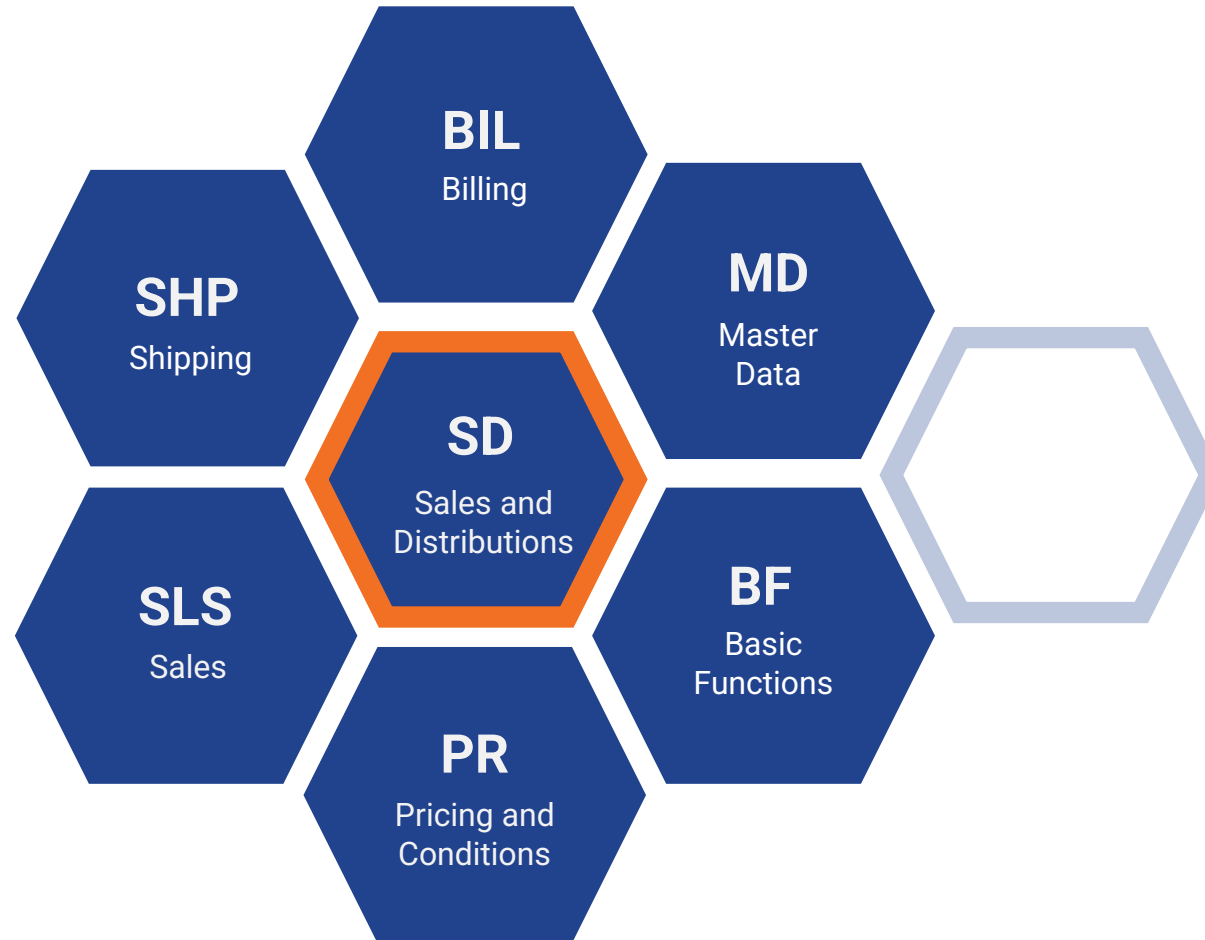

Sales and Distribution – SD