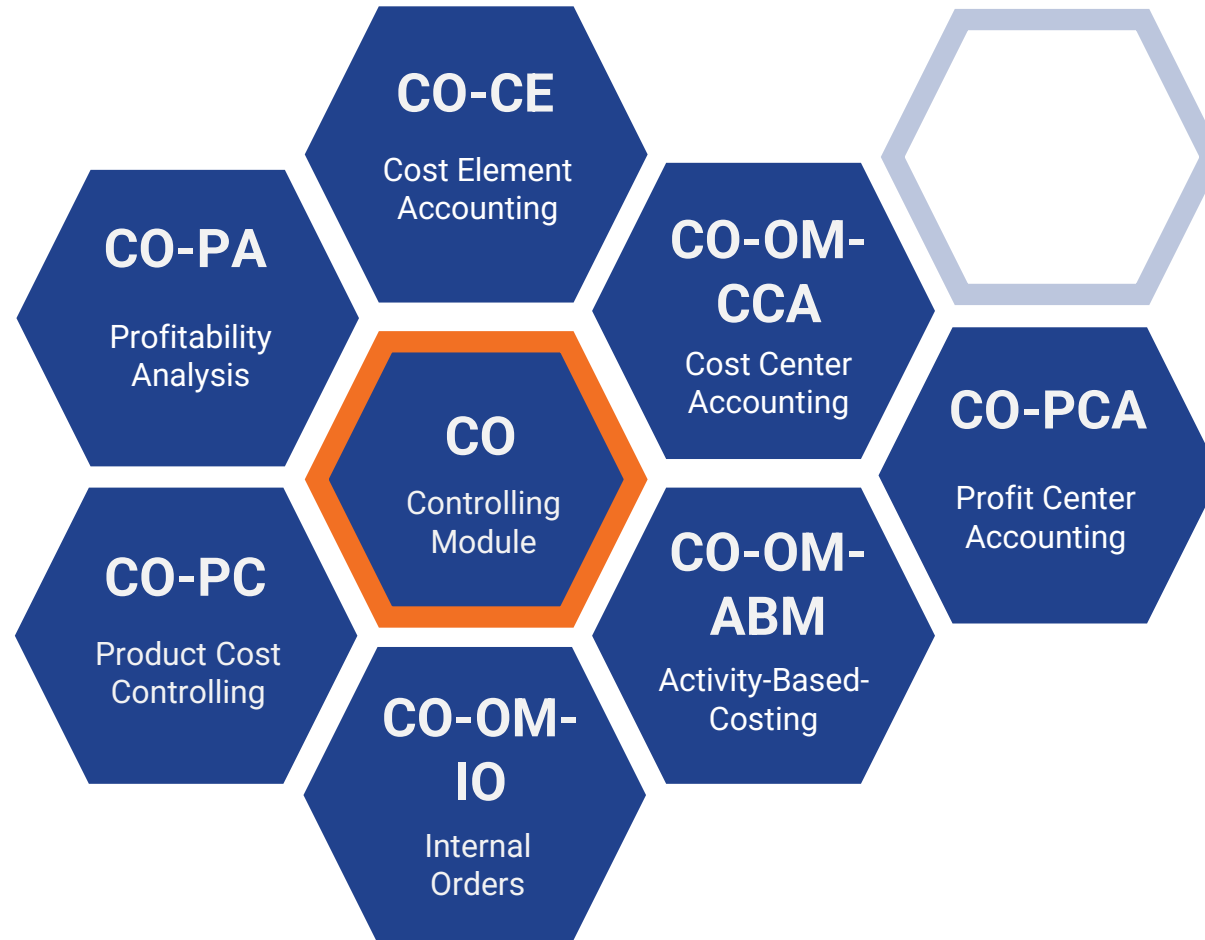

Controlling Module - CO