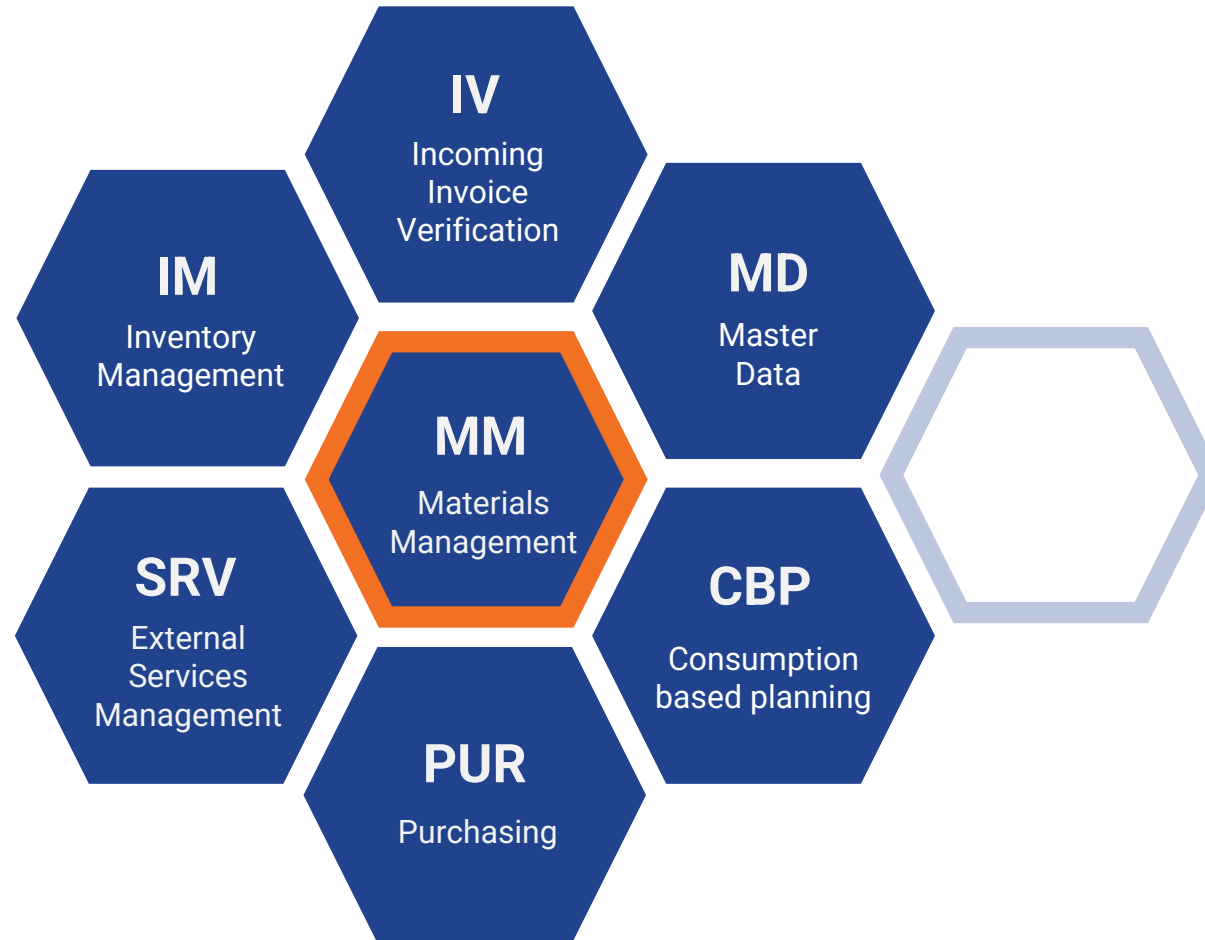

SAP GOLD Partner and certified SAP center for support to SAP software solutions

Partner Center of Expertise – PCoE

Our 40+ consultants and developers are specialized in the following areas:

- **SAP ERP** – Support for the critical business processes:
 - Finance – FI
 - Controlling – CO
 - Material Management – MM
 - Sales and Distribution – SD
 - Warehouse Management – WM, EWM
 - Plant Maintenance – PM
 - Transportation Management - TM
 - Production Planning – PP
 - Quality Management – QM
 - Human Resource – HR
 - Project System - PS
 - Fiori
 - Ariba
- **SAP RM-CA** (Receivables Management-Contract Accounting)
- **SAP CO-PA** (Profitability Analysis)

Our 40+ consultants and developers are specialized in the following areas:

***SAP supports IFRS, IAS and Local GAAP standards**

Controlling Module - CO

Materials Management - MM

Sales and Distribution – SD

Production Planning - PP

Human Resources - HR

Extended Warehouse Management - EWM

Transportation Management - TM

Customer Activity Repository - CAR

Warehouse Management – WM

Plant Maintenance - PM

Project System - PS

References

SAP PROJECT	INDUSTRY SEGMENT
Actavis Serbia	Pharma
Alkaloid Srbija	Pharma
Apatinska pivara AD	Food & Beverage
ATB Sever Subotica	High Tech
AZVI	Construction
Blic Press	Media
C Market	Retail
Delta Agrar	Agriculture
Delta Auto Moto	Automotive
Delta DMD	Distribution
Delta grupa	
Delta M	Retail
Delta Maxi	Retail