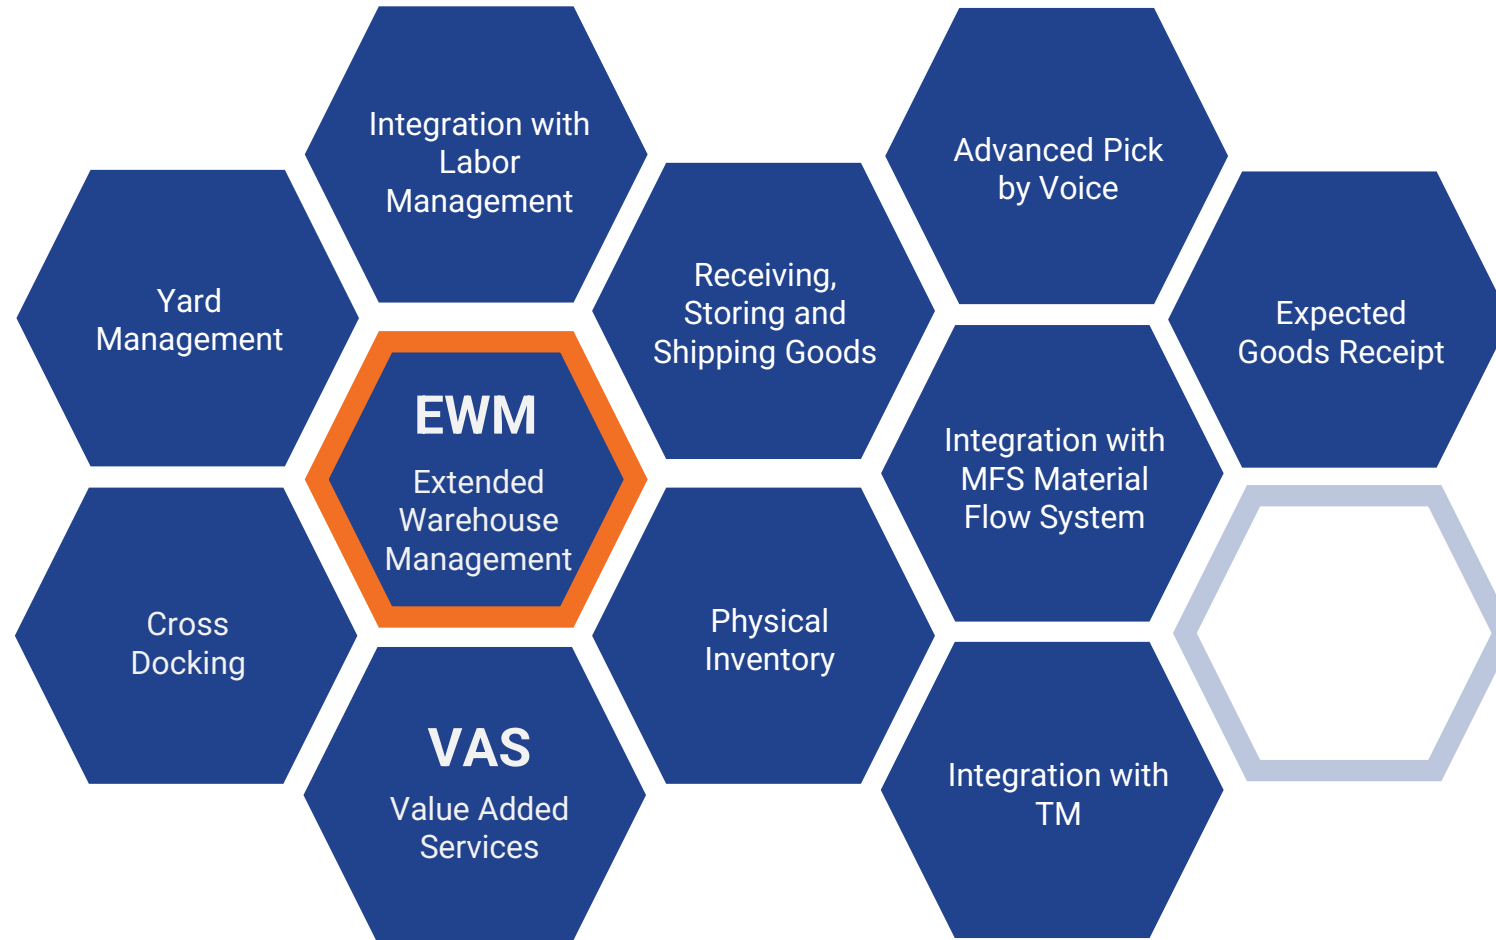

Extended Warehouse Management - EWM